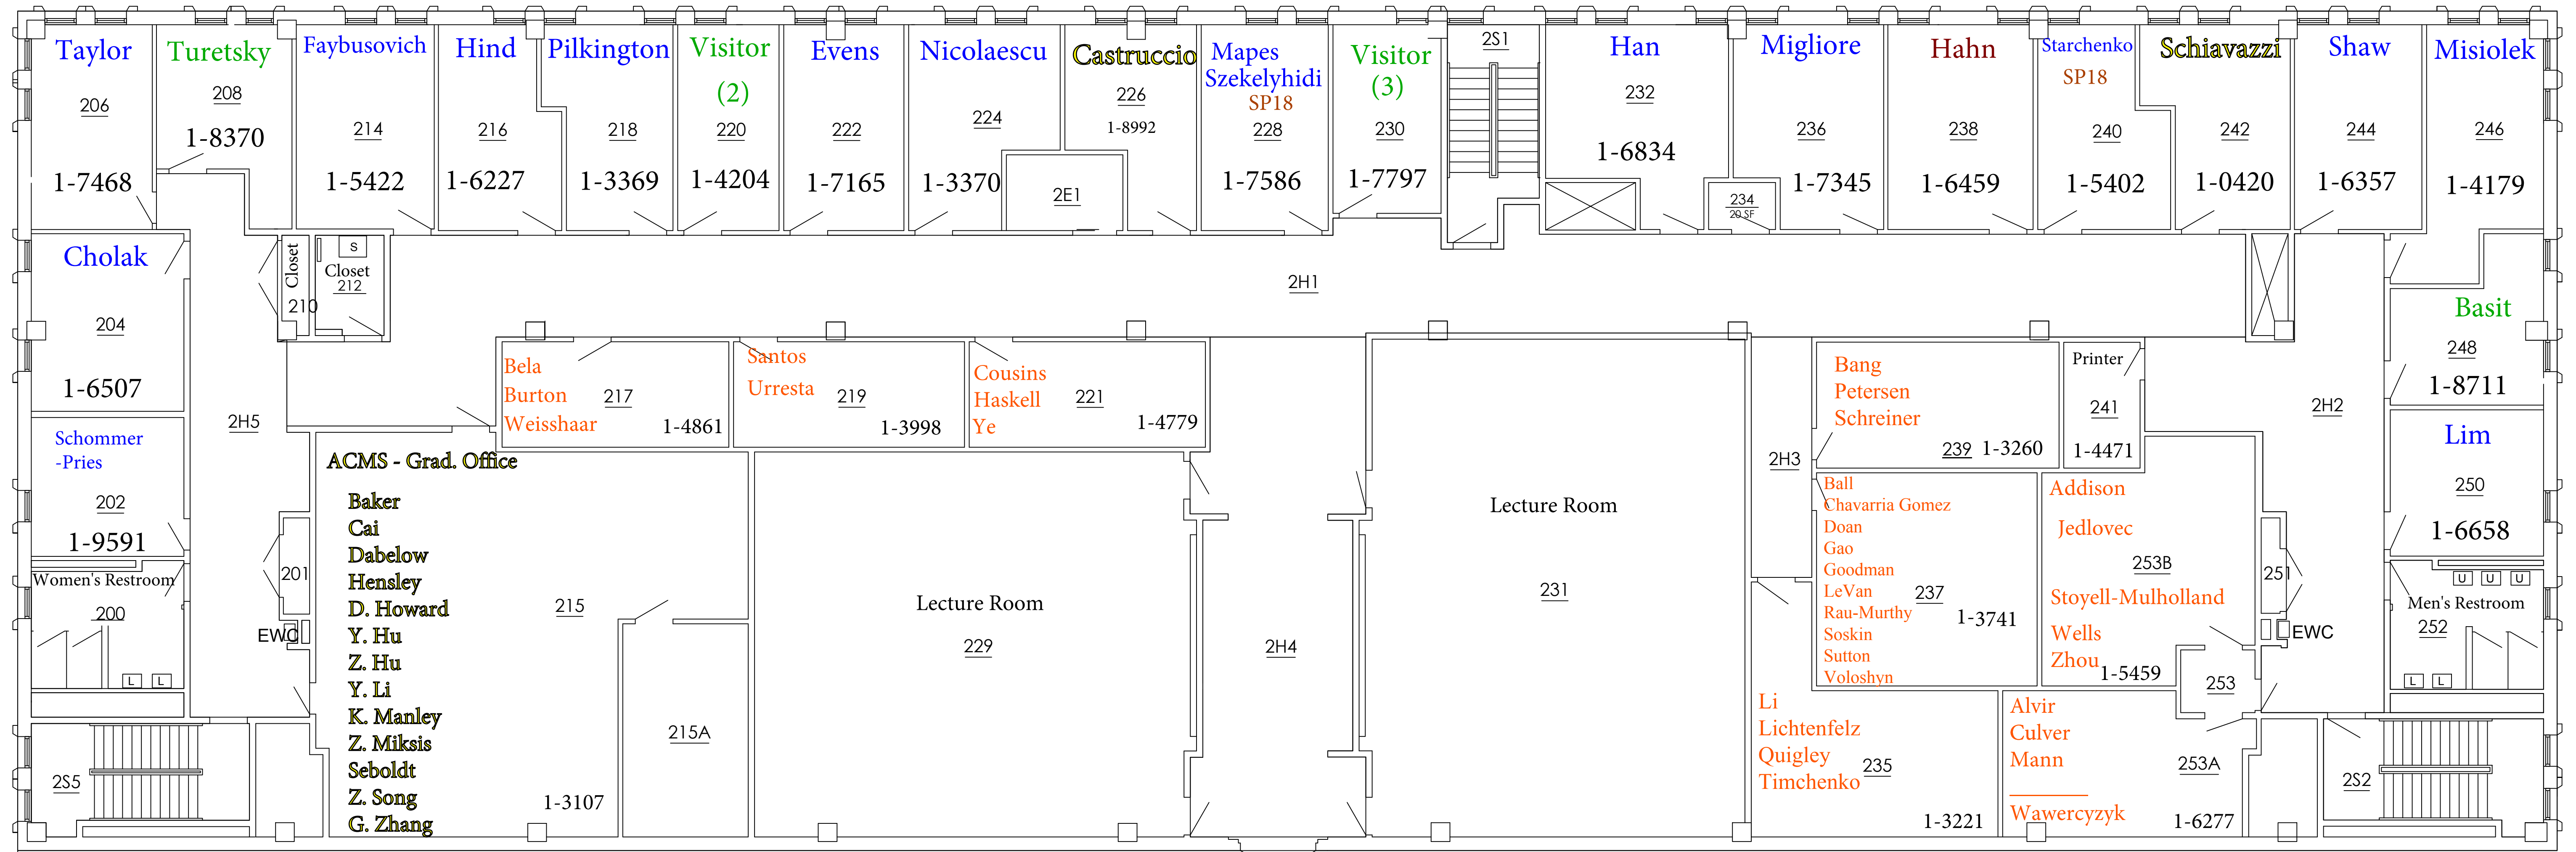

Hayes Healy Center - Basement (Library and Offices)

- Map Key:
- Faculty
 - Emeriti
 - Graduate Students
 - Staff
 - Visitors
 - Visiting Grad. Students
 - ACMS

Hayes Healy Center 1st Floor

Revised 7/14/17

- Map Key:
- Faculty
 - Emeriti
 - Graduate Students
 - Staff
 - Visitors
 - Visiting Grad. Students
 - ACMS

Hurley Hall - 1st Floor

- Map Key:
- Faculty
 - Emeriti
 - Graduate Students
 - Staff
 - Visitors
 - Visiting Grad. Students
 - ACMS

Hayes Healy Center - 2nd Floor

Map Key:

- Faculty
- Emeriti
- Graduate Students
- Staff
- Visitors
- Visiting Grad. Students
- ACMS

Gao