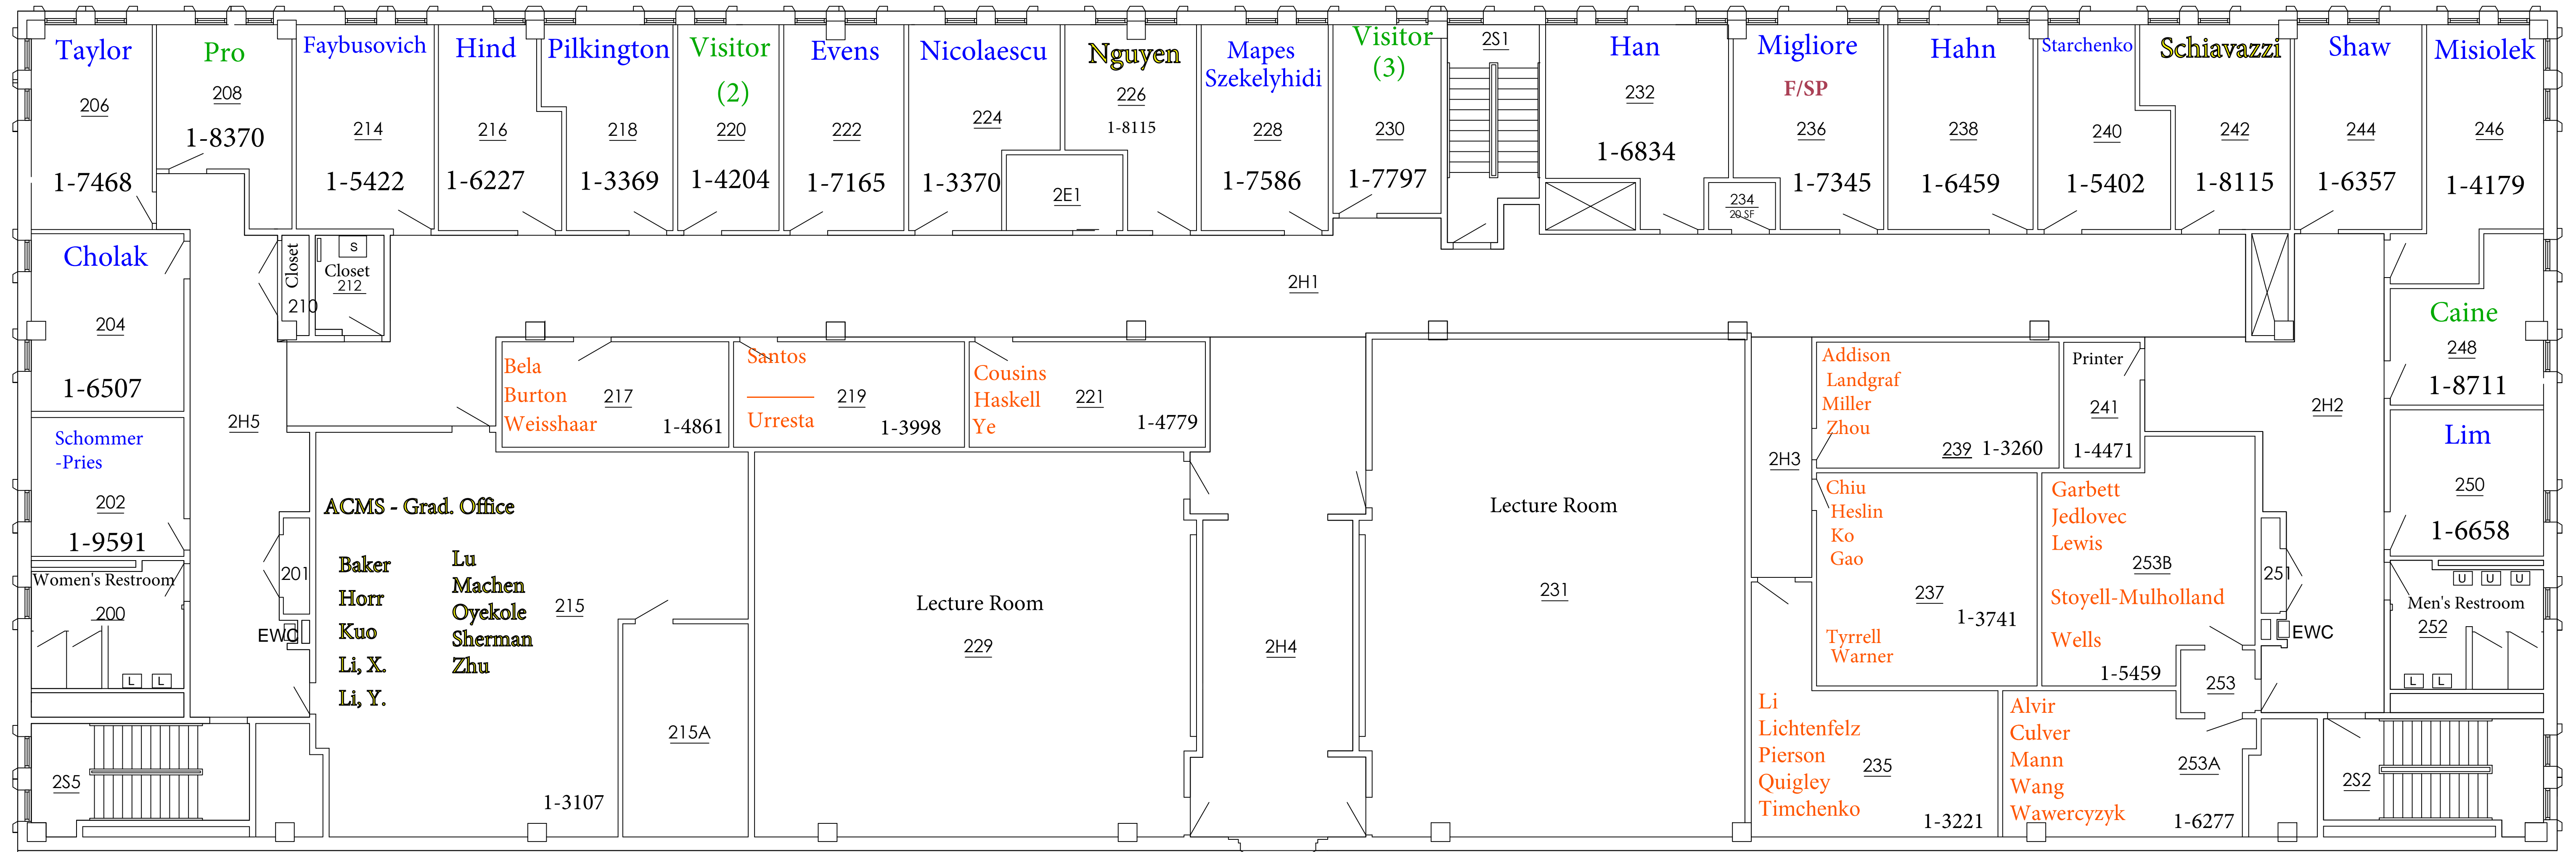

Hayes Healy Center - Basement (Library and Offices)

- Map Key:
- Faculty
 - Emeriti
 - Graduate Students
 - Staff
 - Visitors
 - Visiting Grad. Students
 - ACMS

Hayes Healy Center 1st Floor

Revised 8/19/16

- Map Key:
- Faculty
 - Emeriti
 - Graduate Students
 - Staff
 - Visitors
 - Visiting Grad. Students
 - ACMS

Hurley Hall - 1st Floor

- Map Key:
- Faculty
 - Emeriti
 - Graduate Students
 - Staff
 - Visitors
 - Visiting Grad. Students
 - ACMS

Hayes Healy Center - 2nd Floor

Map Key:

- Faculty
- Emeriti
- Graduate Students
- Staff
- Visitors
- Visiting Grad. Students
- ACMS

Hurley Hall - 2nd Floor

Map Key:

- Faculty
- Emeriti
- Graduate Students
- Staff
- Visitors
- Visiting Grad. Students
- ACMS