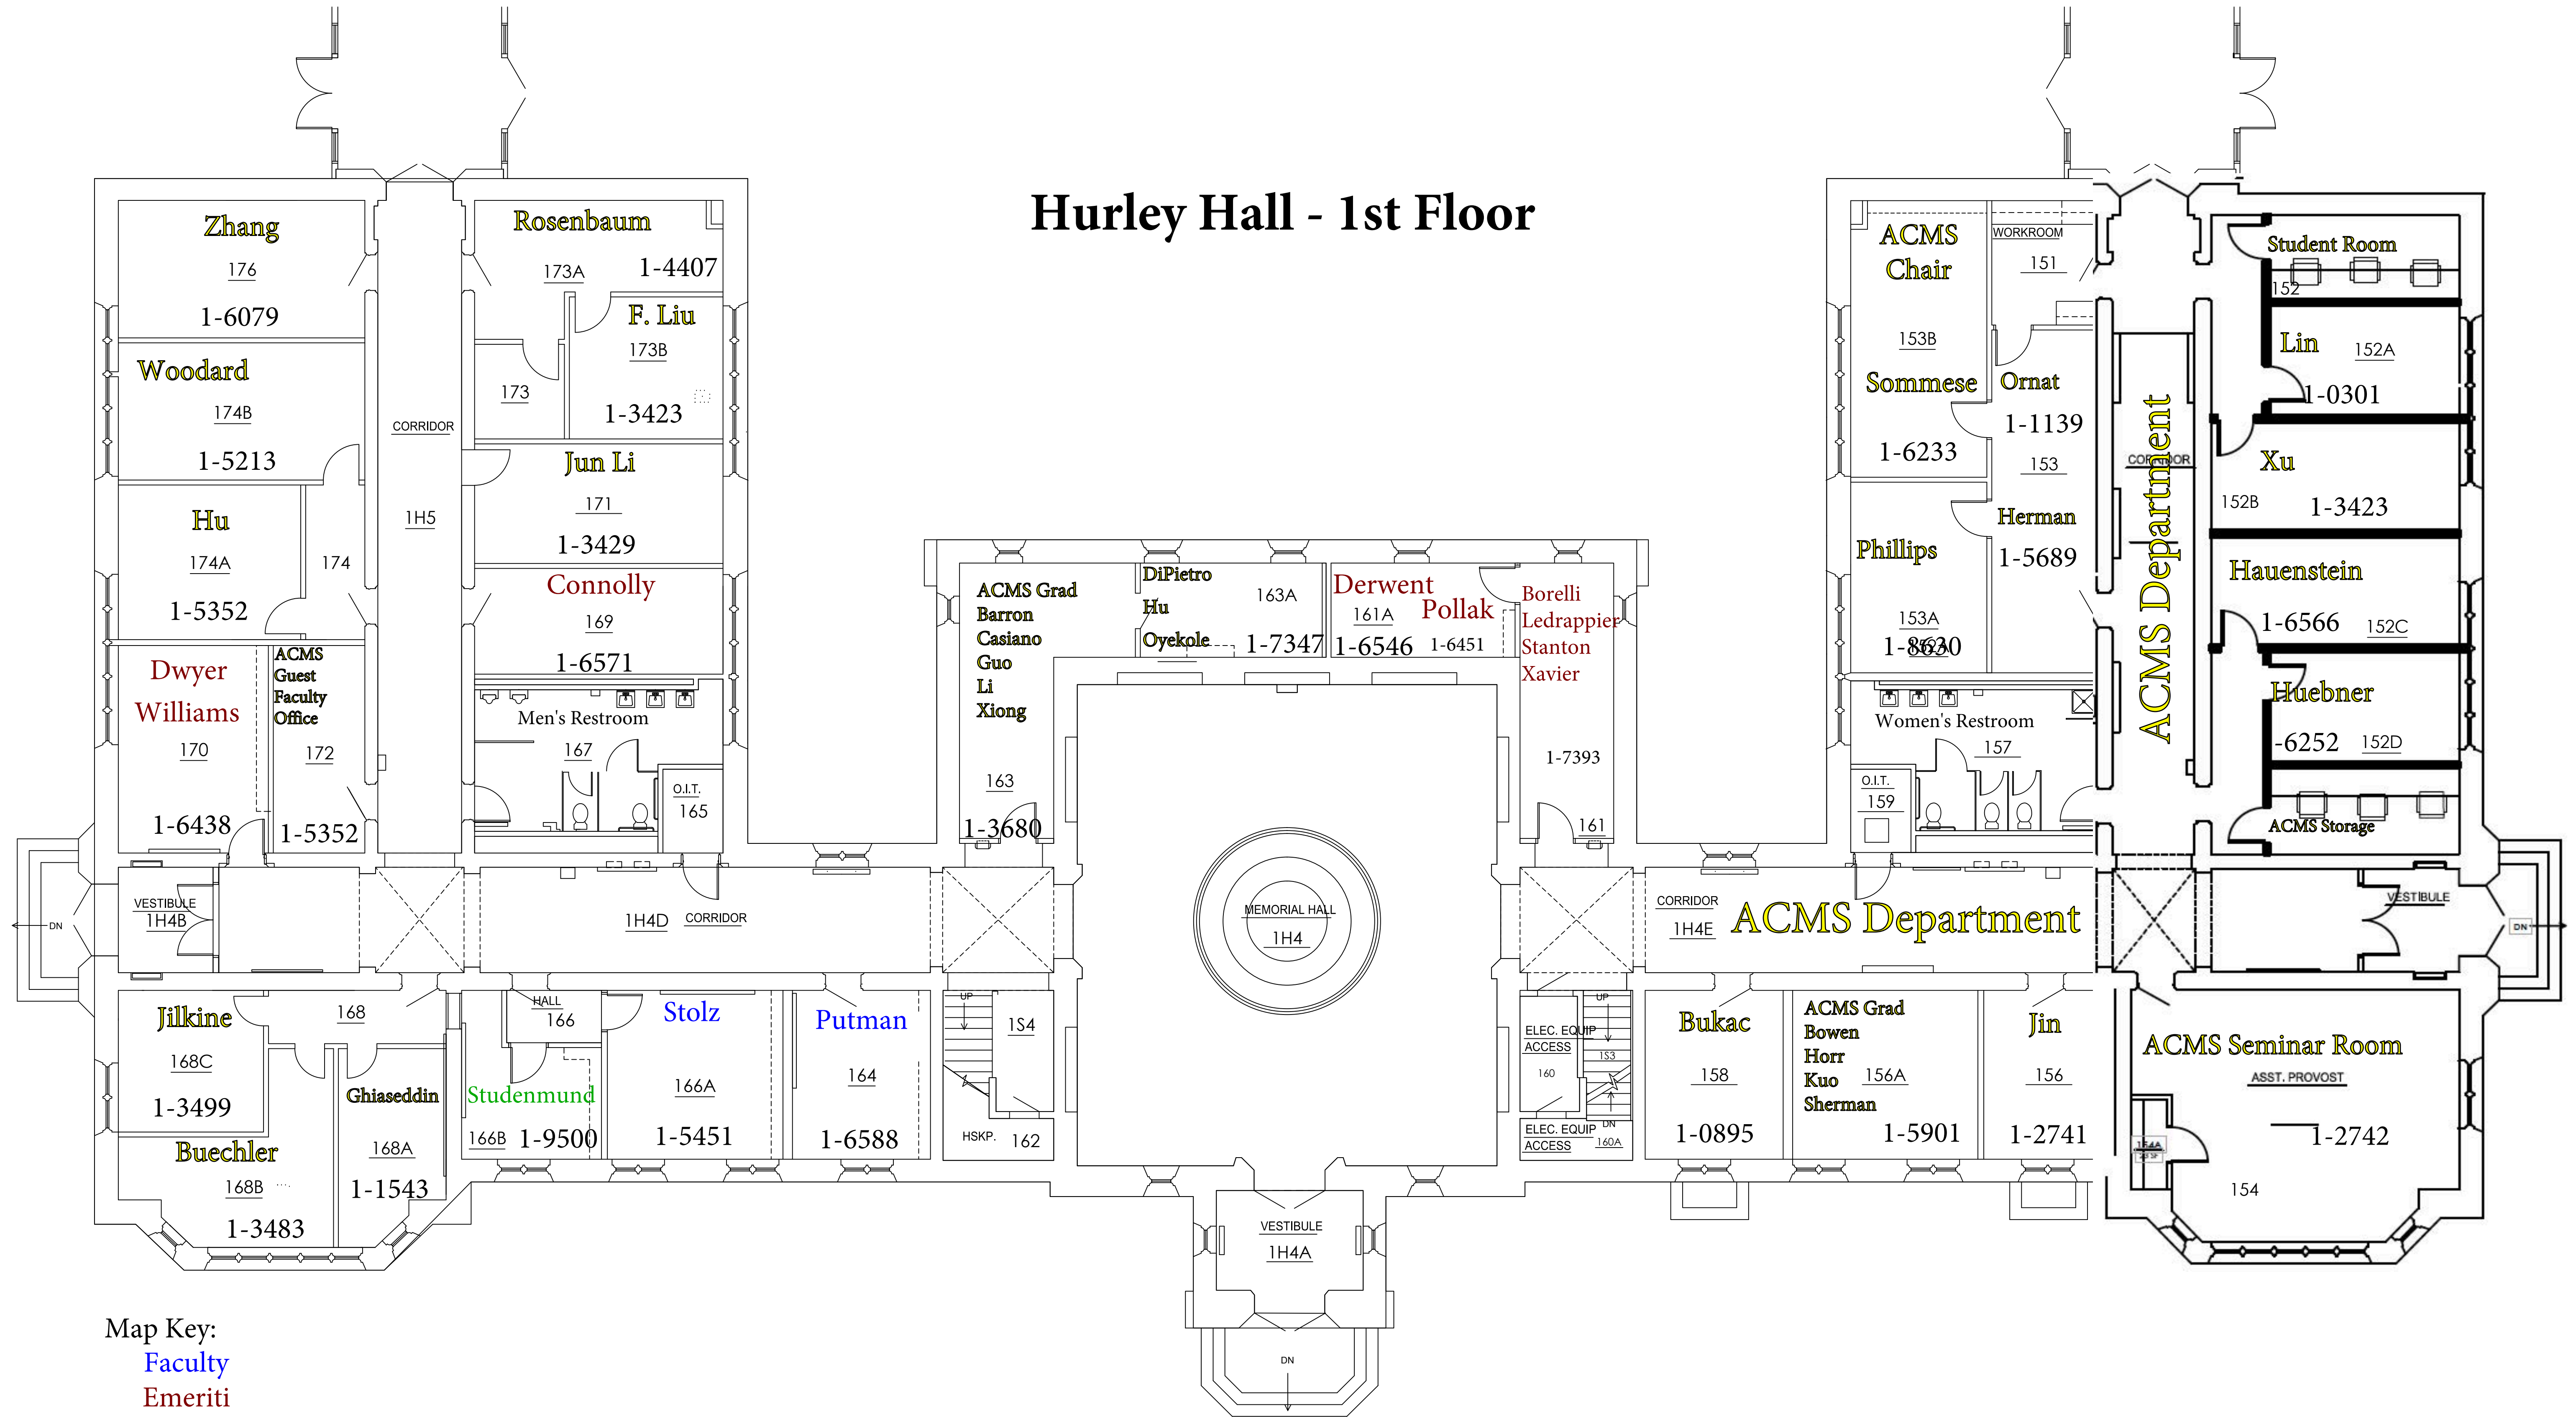

Hayes Healy Center - Basement (Library and Offices)

- Map Key:
- Faculty
 - Emeriti
 - Graduate Students
 - Staff
 - Visitors
 - Visiting Grad. Students
 - ACMS

Hayes Healy Center 1st Floor

Revised 7/14/17

- Map Key:
- Faculty
 - Emeriti
 - Graduate Students
 - Staff
 - Visitors
 - Visiting Grad. Students
 - ACMS

Hurley Hall - 1st Floor

- Map Key:
- Faculty
 - Emeriti
 - Graduate Students
 - Staff
 - Visitors
 - Visiting Grad. Students
 - ACMS

Hayes Healy Center - 2nd Floor

Map Key:

- Faculty
- Emeriti
- Graduate Students
- Staff
- Visitors
- Visiting Grad. Students
- ACMS

Gao