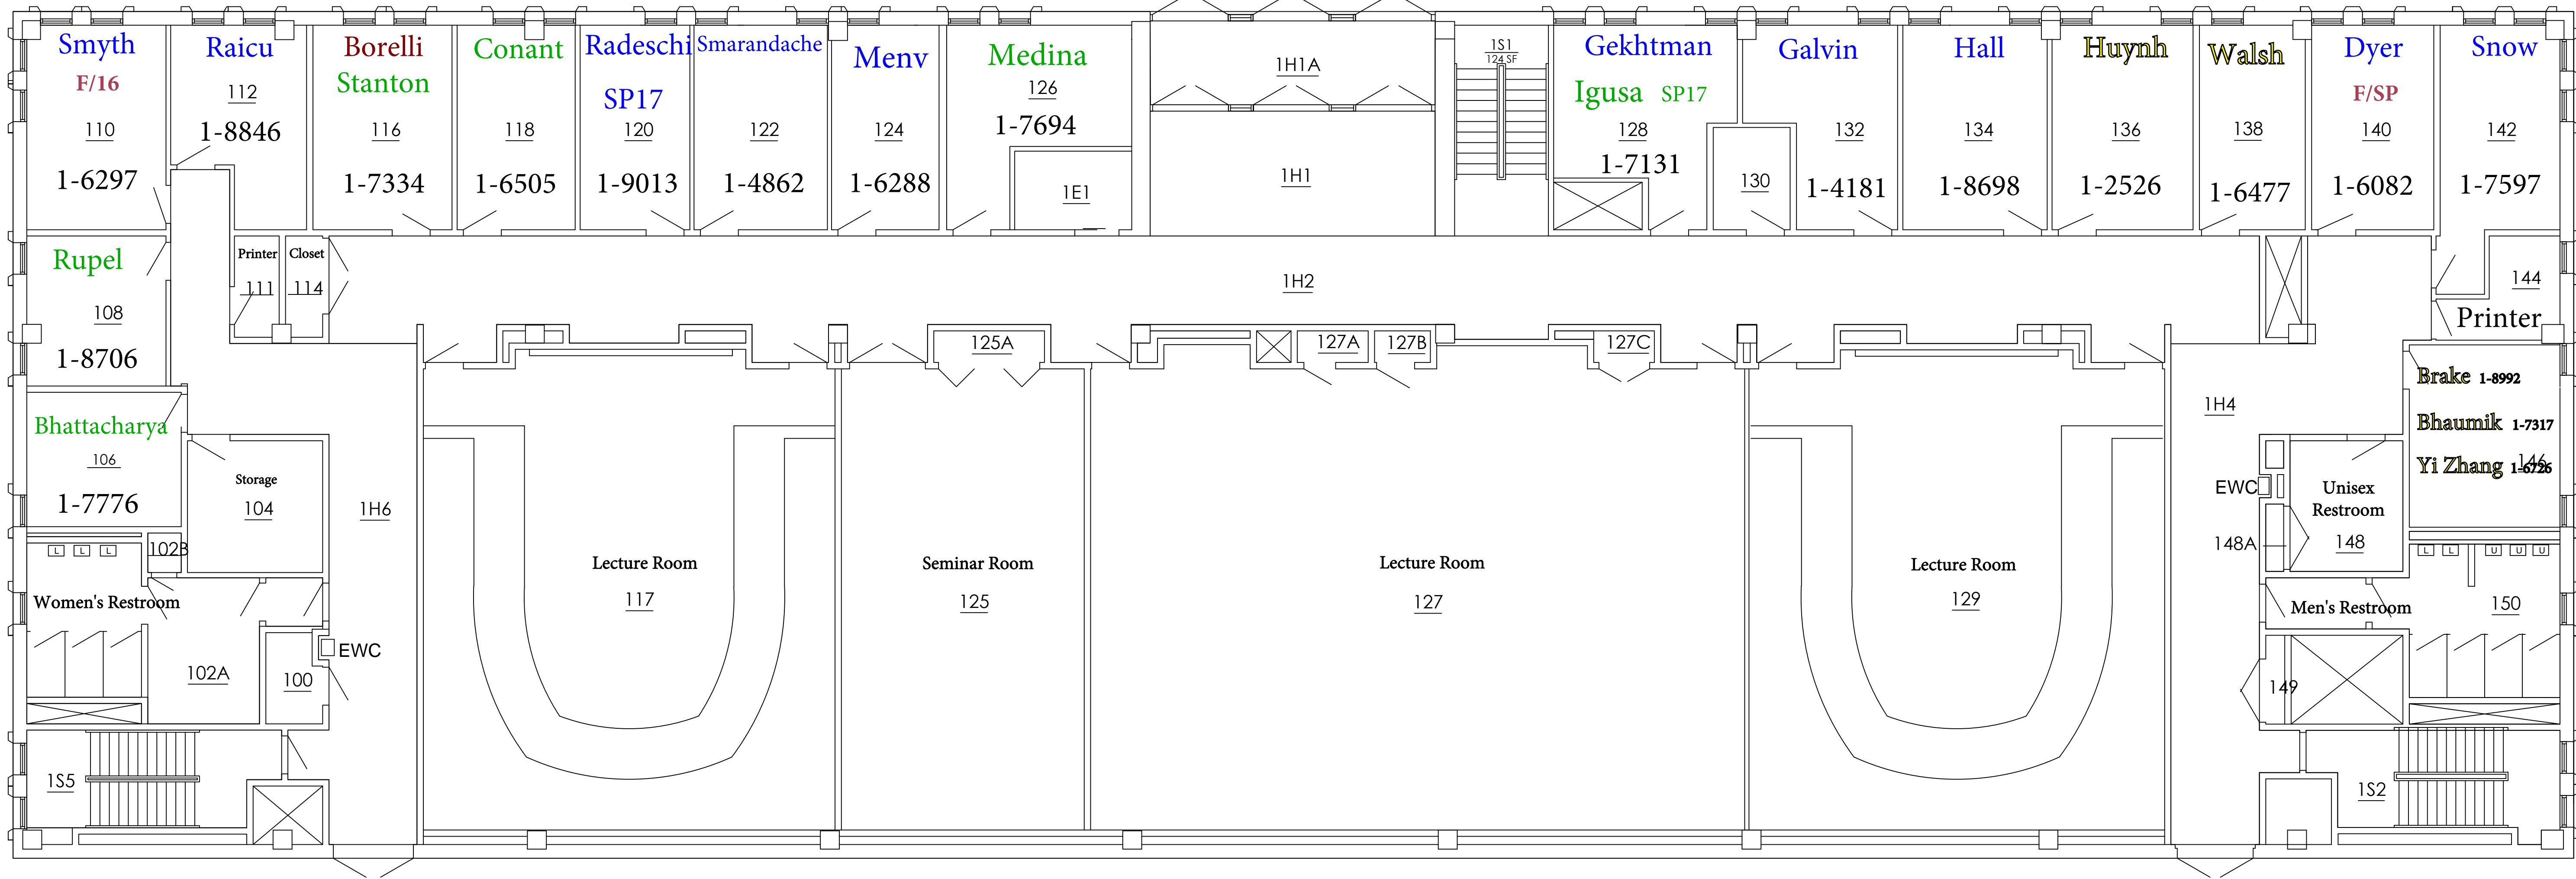

Hayes Healy Center - Basement (Library and Offices)

- Map Key:
- Faculty
 - Emeriti
 - Graduate Students
 - Staff
 - Visitors
 - Visiting Grad. Students
 - ACMS

Hayes Healy Center 1st Floor

Revised 8/19/16

- Map Key:
- Faculty
 - Emeriti
 - Graduate Students
 - Staff
 - Visitors
 - Visiting Grad. Students
 - ACMS

Hurley Hall - 1st Floor

- Map Key:
- Faculty
 - Emeriti
 - Graduate Students
 - Staff
 - Visitors
 - Visiting Grad. Students
 - ACMS

Hayes Healy Center - 2nd Floor

Map Key:

- Faculty
- Emeriti
- Graduate Students
- Staff
- Visitors
- Visiting Grad. Students
- ACMS

Hurley Hall - 2nd Floor

Map Key:

- Faculty
- Emeriti
- Graduate Students
- Staff
- Visitors
- Visiting Grad. Students
- ACMS