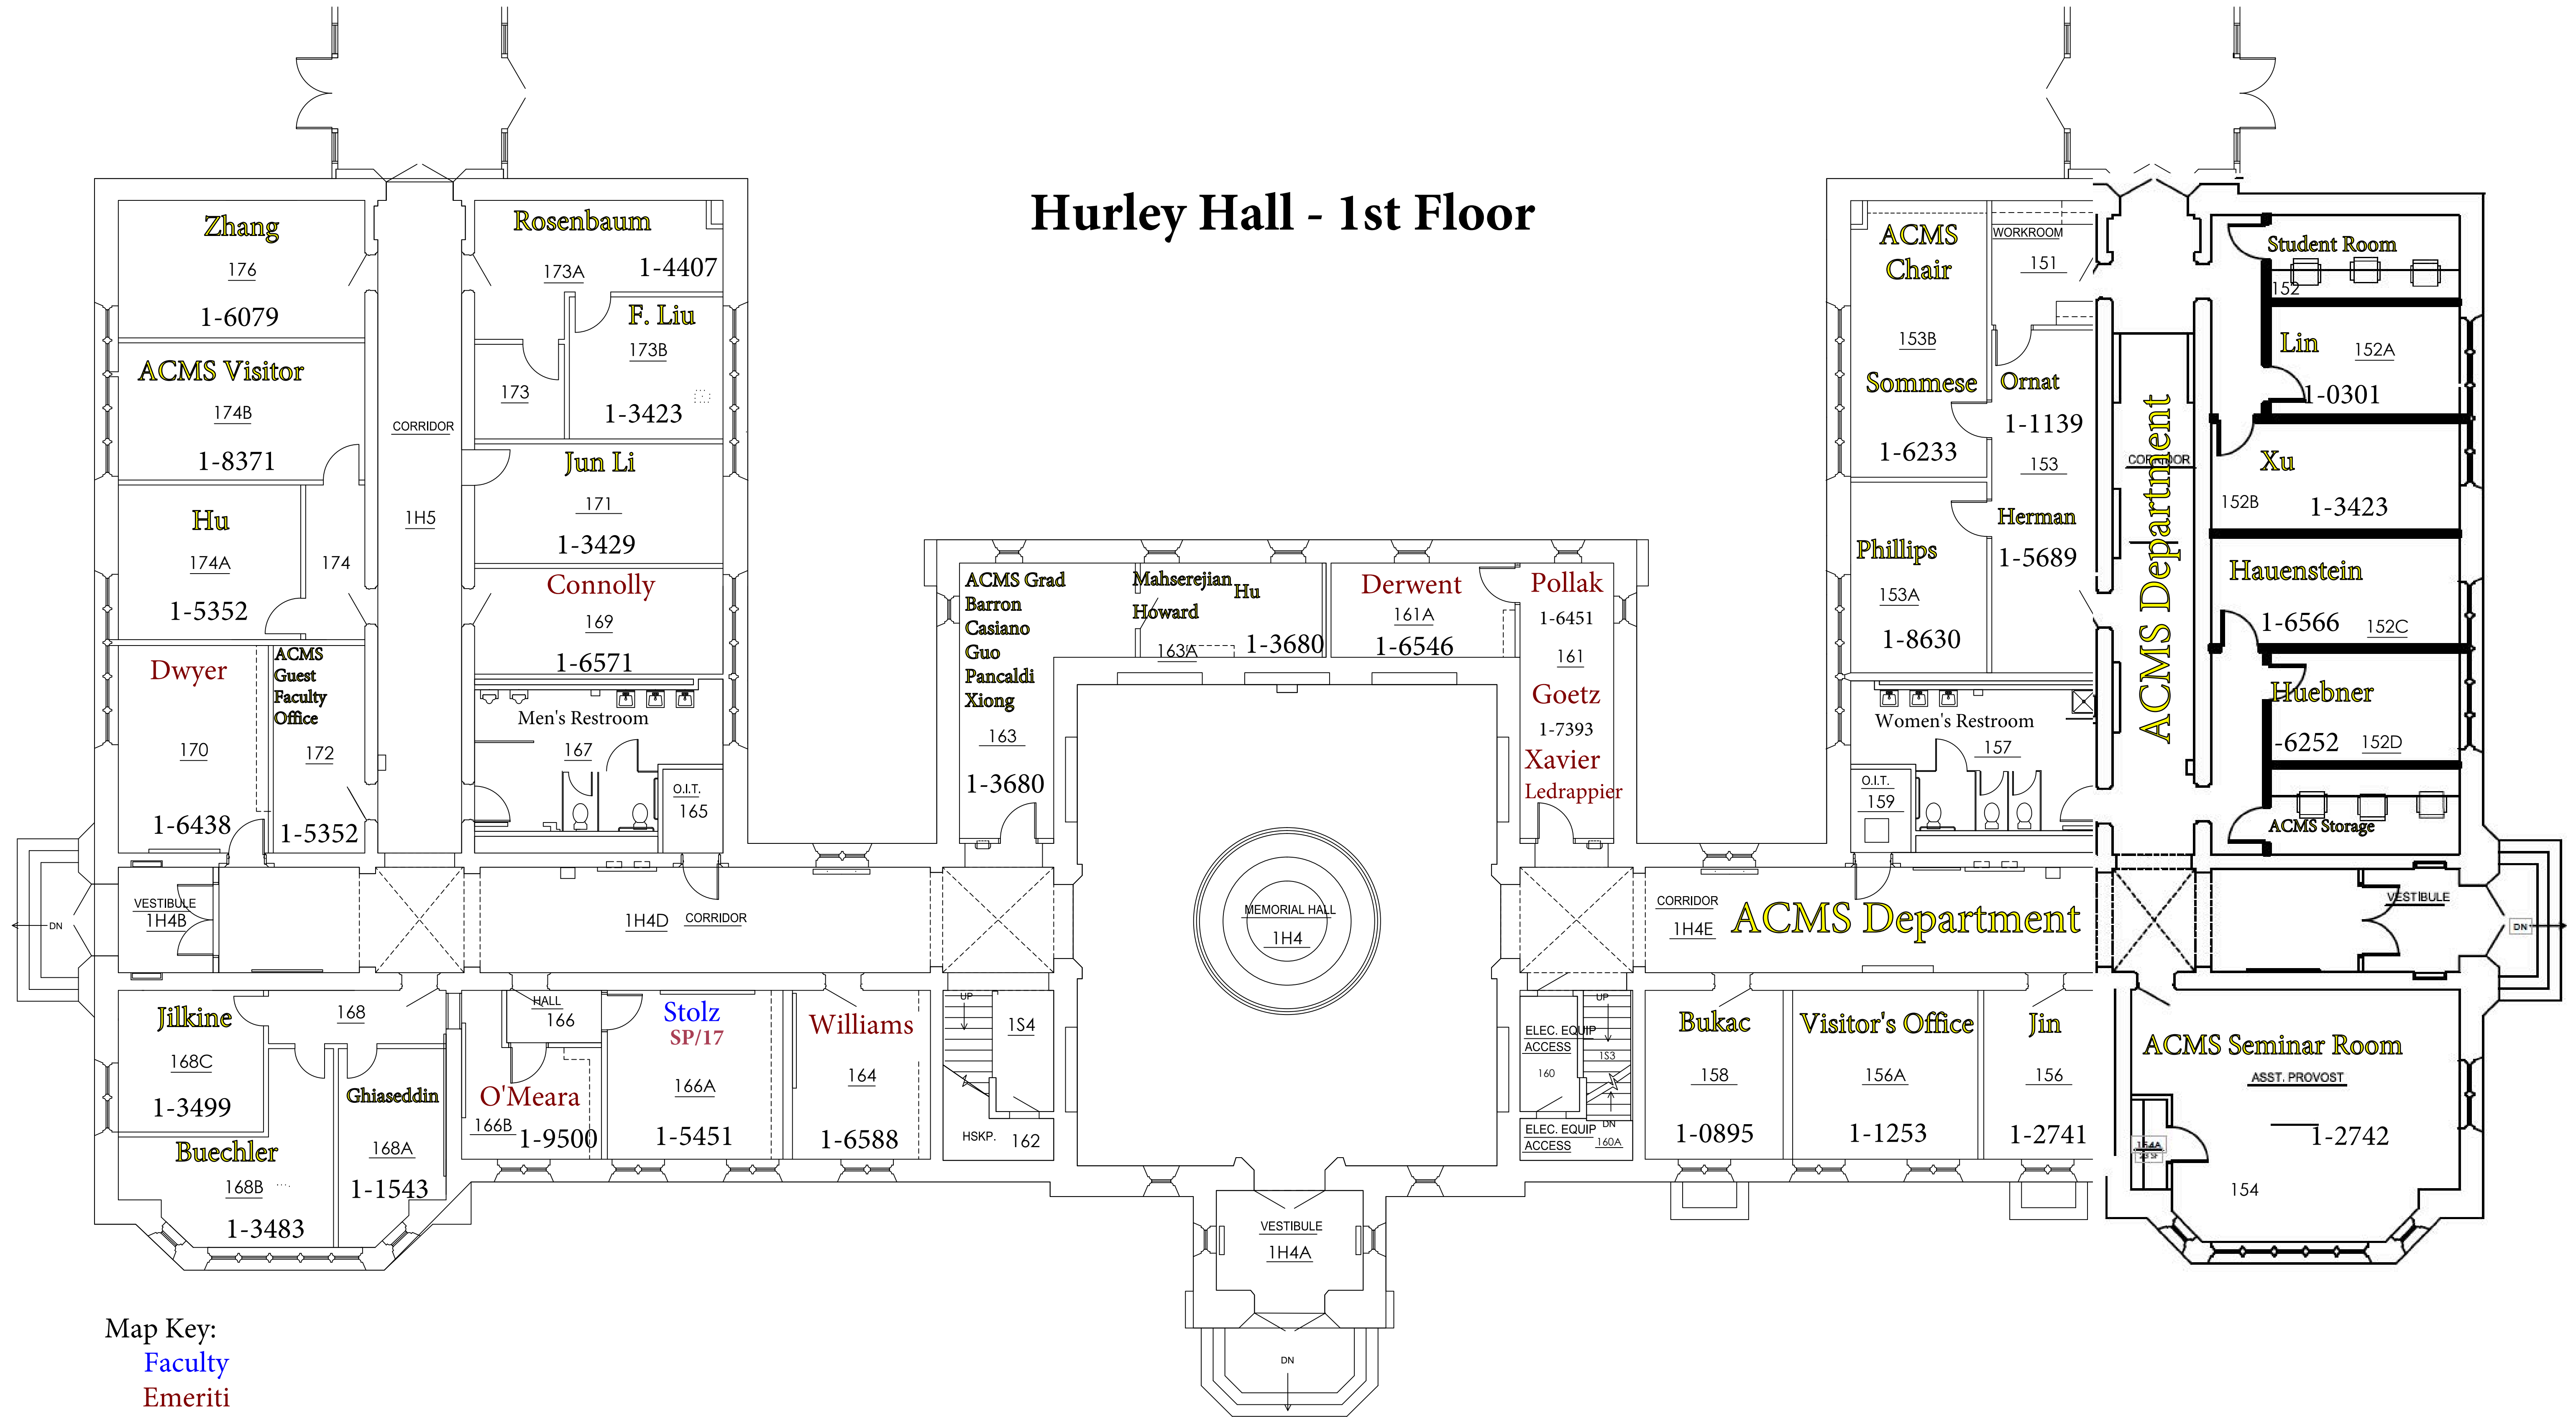

Hayes Healy Center - Basement (Library and Offices)

- Map Key:
- Faculty
 - Emeriti
 - Graduate Students
 - Staff
 - Visitors
 - Visiting Grad. Students
 - ACMS

Hayes Healy Center 1st Floor

Revised 8/19/16

- Map Key:
- Faculty
 - Emeriti
 - Graduate Students
 - Staff
 - Visitors
 - Visiting Grad. Students
 - ACMS

Hurley Hall - 1st Floor

- Map Key:
- Faculty
 - Emeriti
 - Graduate Students
 - Staff
 - Visitors
 - Visiting Grad. Students
 - ACMS

Hayes Healy Center - 2nd Floor

Map Key:

- Faculty
- Emeriti
- Graduate Students
- Staff
- Visitors
- Visiting Grad. Students
- ACMS

Hurley Hall - 2nd Floor

Map Key:

- Faculty
- Emeriti
- Graduate Students
- Staff
- Visitors
- Visiting Grad. Students
- ACMS