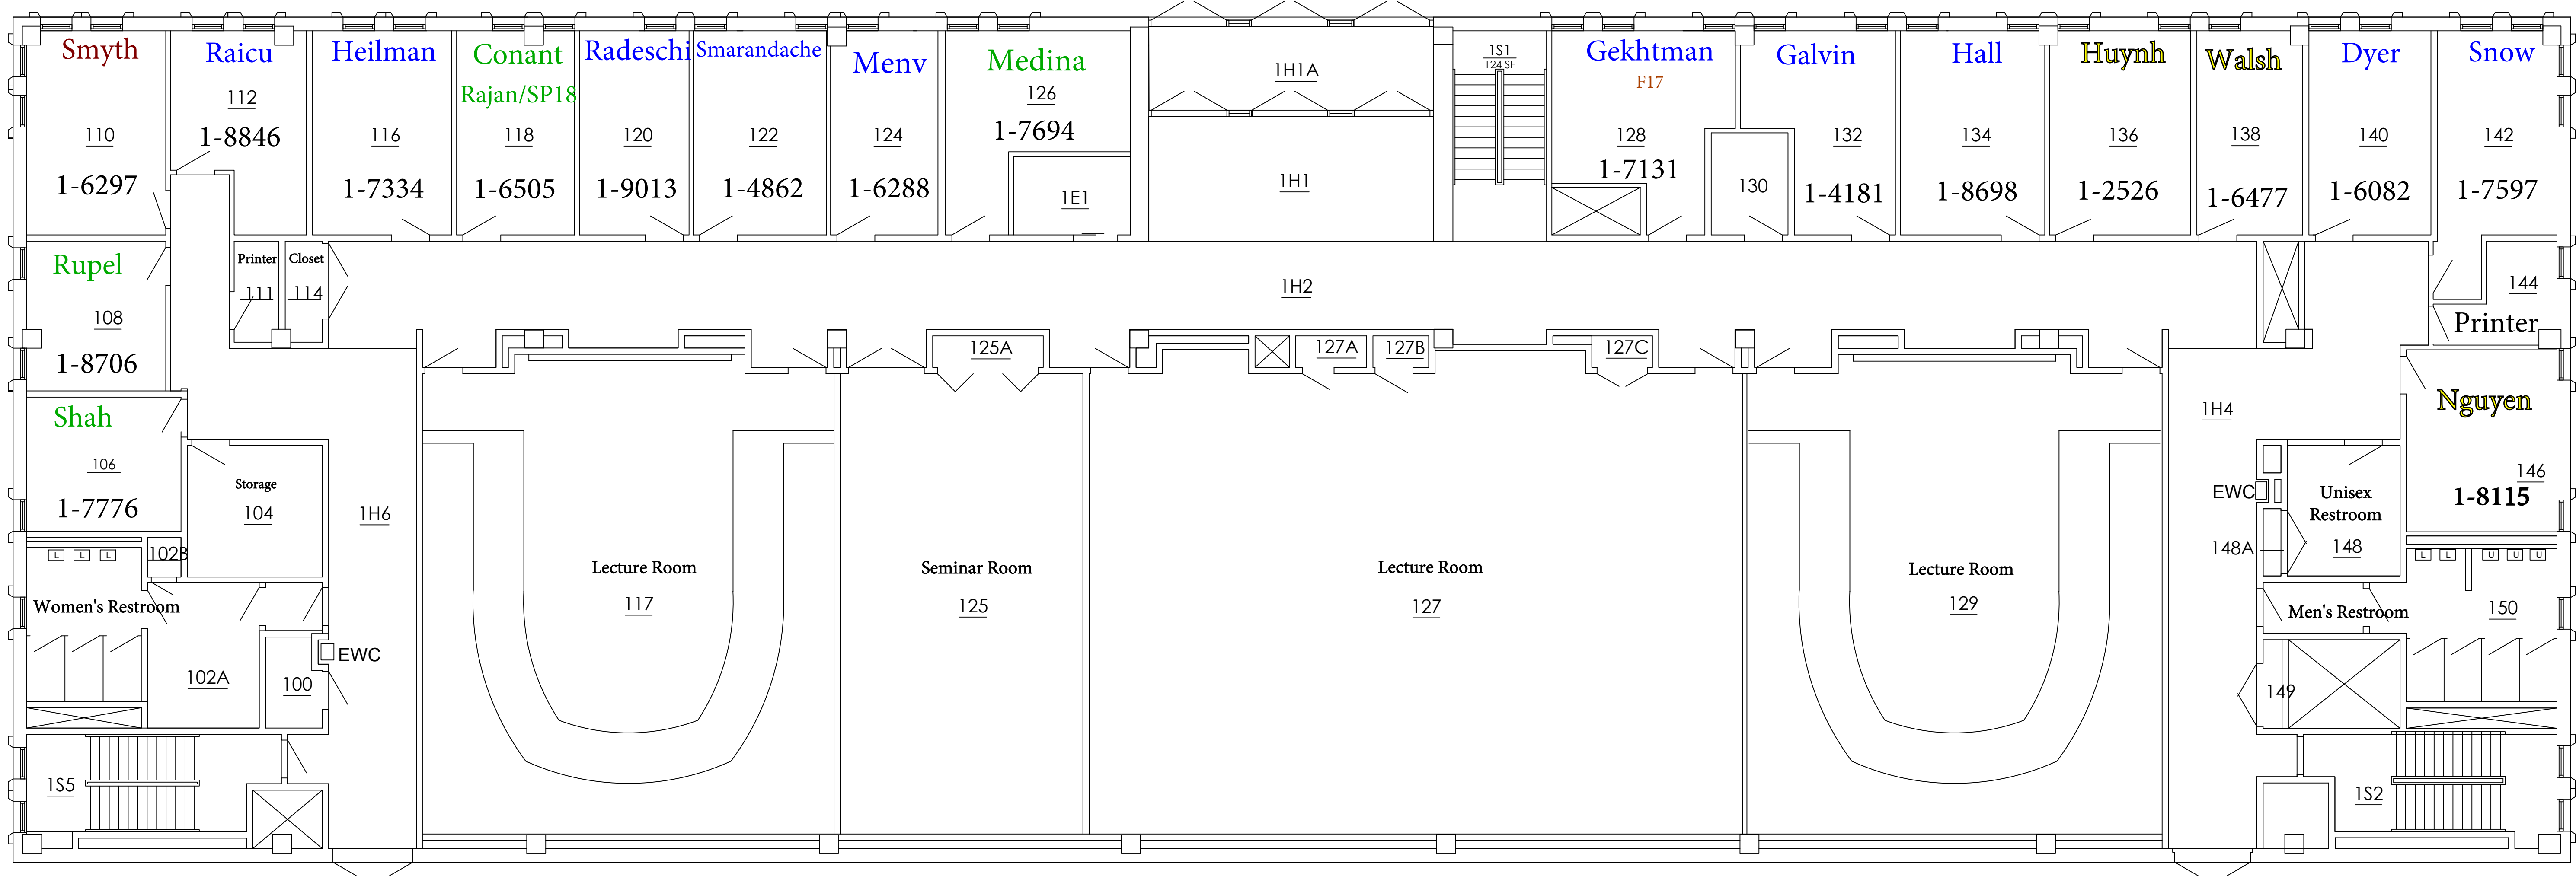

Hayes Healy Center - Basement (Library and Offices)

- Map Key:
- Faculty
 - Emeriti
 - Graduate Students
 - Staff
 - Visitors
 - Visiting Grad. Students
 - ACMS

Hayes Healy Center 1st Floor

Revised 7/14/17

- Map Key:
- Faculty
 - Emeriti
 - Graduate Students
 - Staff
 - Visitors
 - Visiting Grad. Students
 - ACMS

Hurley Hall - 1st Floor

- Map Key:
- Faculty
 - Emeriti
 - Graduate Students
 - Staff
 - Visitors
 - Visiting Grad. Students
 - ACMS