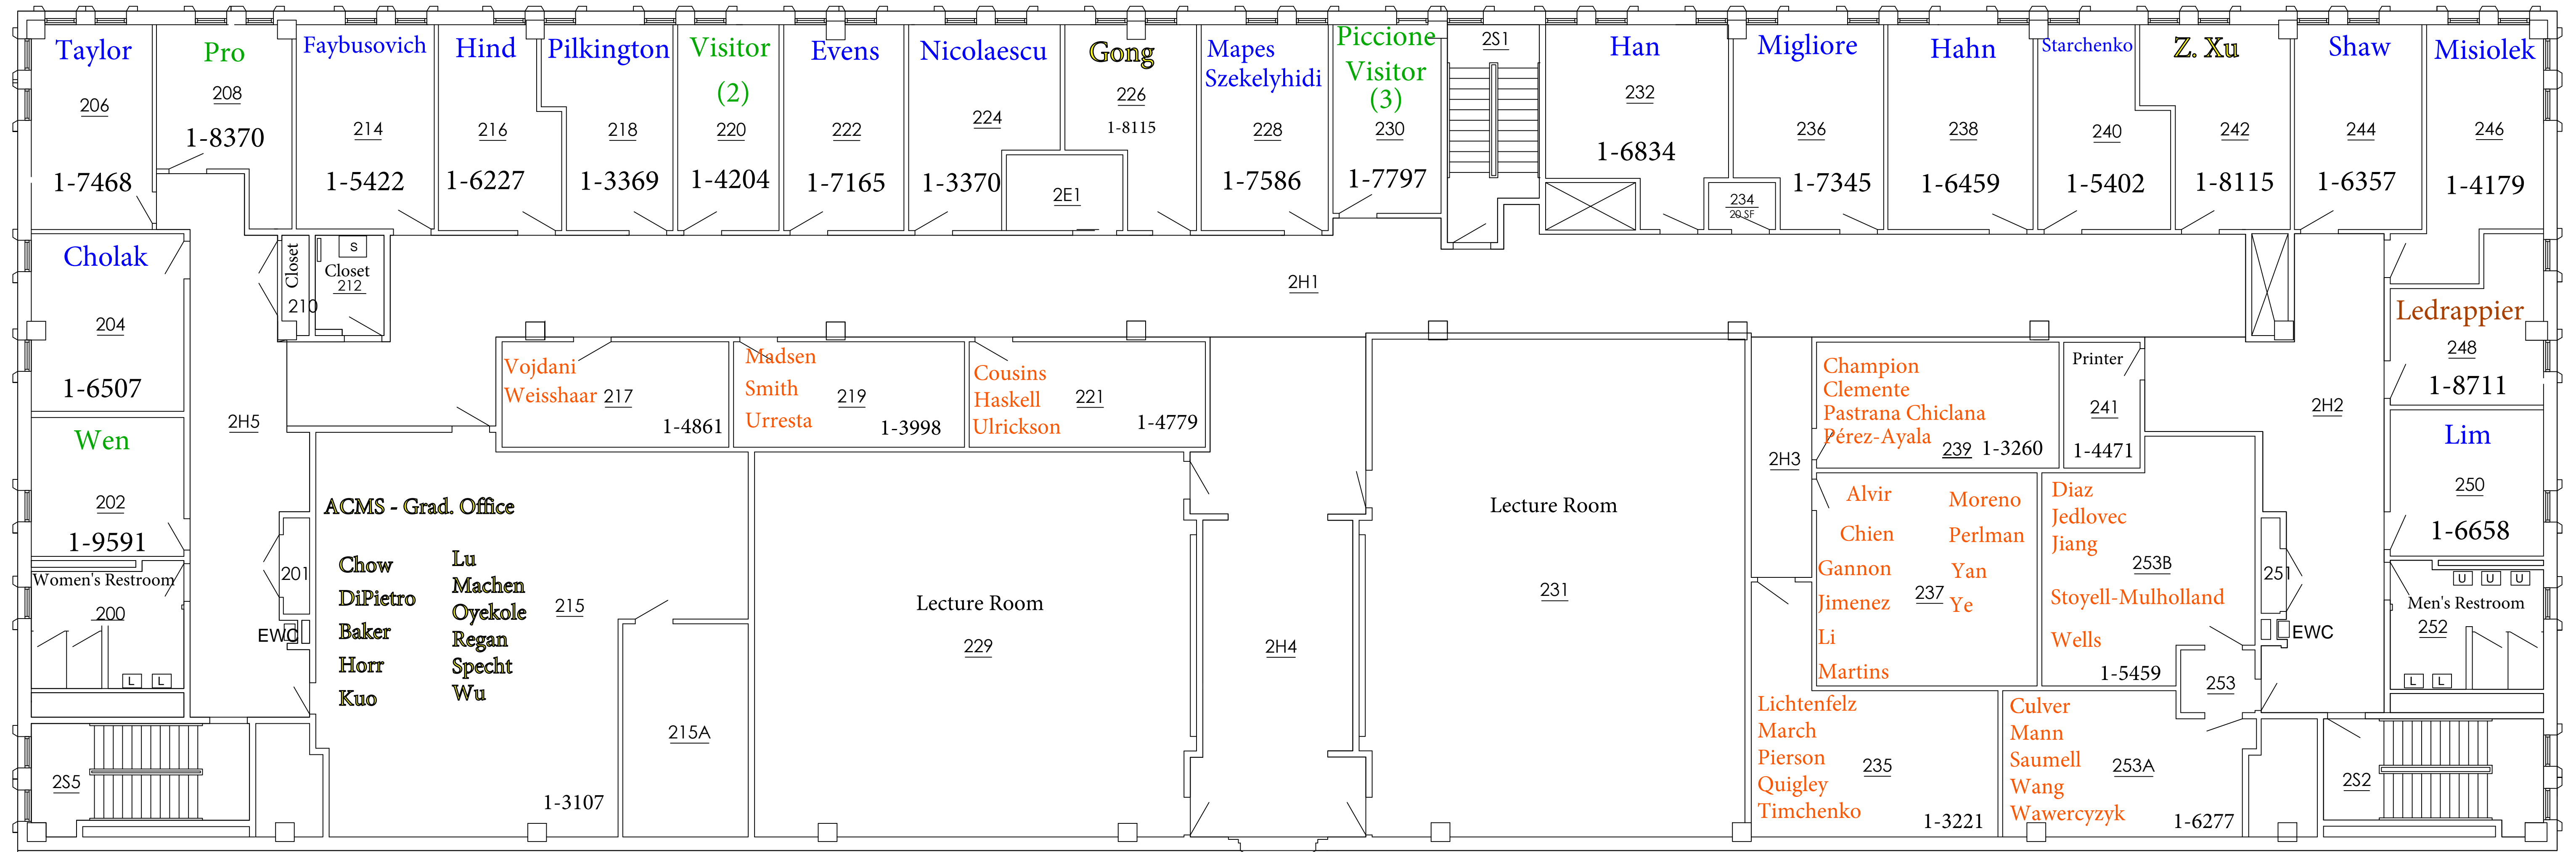

Hayes Healy Center - Basement (Library)

- Map Key:
- Faculty
 - Emeriti
 - Graduate Students
 - Staff
 - Visitors
 - Visiting Grad. Students
 - ACMS

Hayes Healy Center 1st Floor

- Map Key:
- Faculty
 - Emeriti
 - Graduate Students
 - Staff
 - Visitors
 - Visiting Grad. Students
 - ACMS

Hurley Hall - 1st Floor

Revised 7/23/15

- Map Key:
- Faculty
 - Emeriti
 - Graduate Students
 - Staff
 - Visitors
 - Visiting Grad. Students
 - ACMS

Hayes Healy Center - 2nd Floor

Map Key:

- Faculty
- Emeriti
- Graduate Students
- Staff
- Visitors
- Visiting Grad. Students
- ACMS

Hurley Hall - 2nd Floor

Map Key:

- Faculty
- Emeriti
- Graduate Students
- Staff
- Visitors
- Visiting Grad. Students
- ACMS