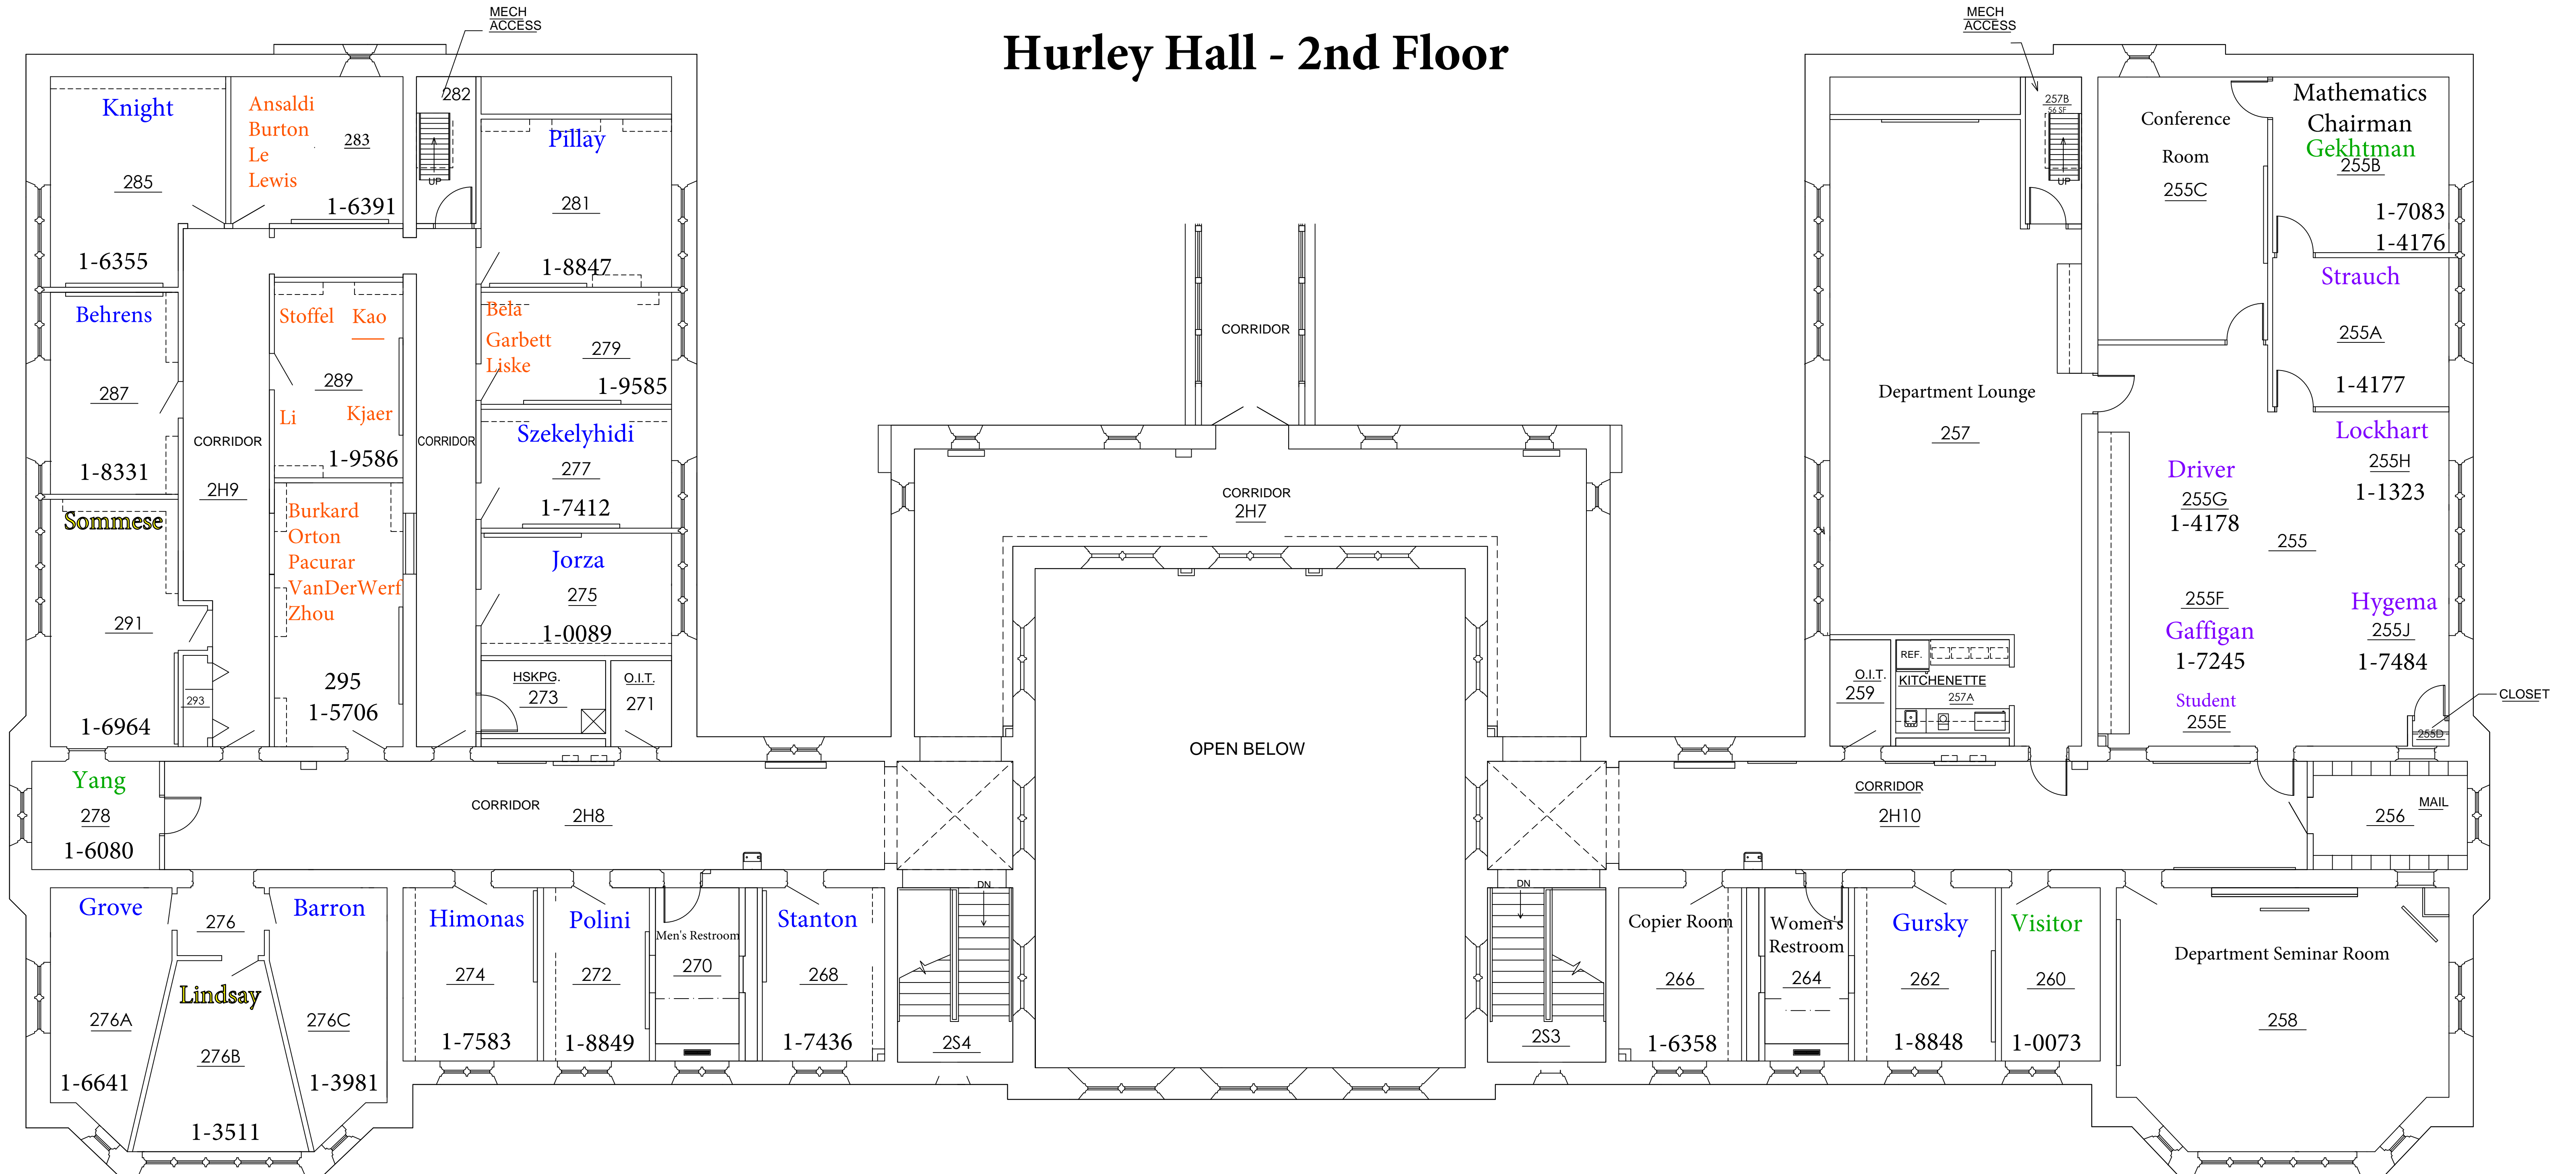

Hayes Healy Center - Basement (Library)

- Map Key:
- Faculty
 - Emeriti
 - Graduate Students
 - Staff
 - Visitors
 - Visiting Grad. Students
 - ACMS

Hayes Healy Center 1st Floor

- Map Key:
- Faculty
 - Emeriti
 - Graduate Students
 - Staff
 - Visitors
 - Visiting Grad. Students
 - ACMS

Hurley Hall - 1st Floor

Revised 7/23/15

- Map Key:
- Faculty
 - Emeriti
 - Graduate Students
 - Staff
 - Visitors
 - Visiting Grad. Students
 - ACMS

Hayes Healy Center - 2nd Floor

Map Key:

- Faculty
- Emeriti
- Graduate Students
- Staff
- Visitors
- Visiting Grad. Students
- ACMS

Hurley Hall - 2nd Floor

Map Key:

- Faculty
- Emeriti
- Graduate Students
- Staff
- Visitors
- Visiting Grad. Students
- ACMS