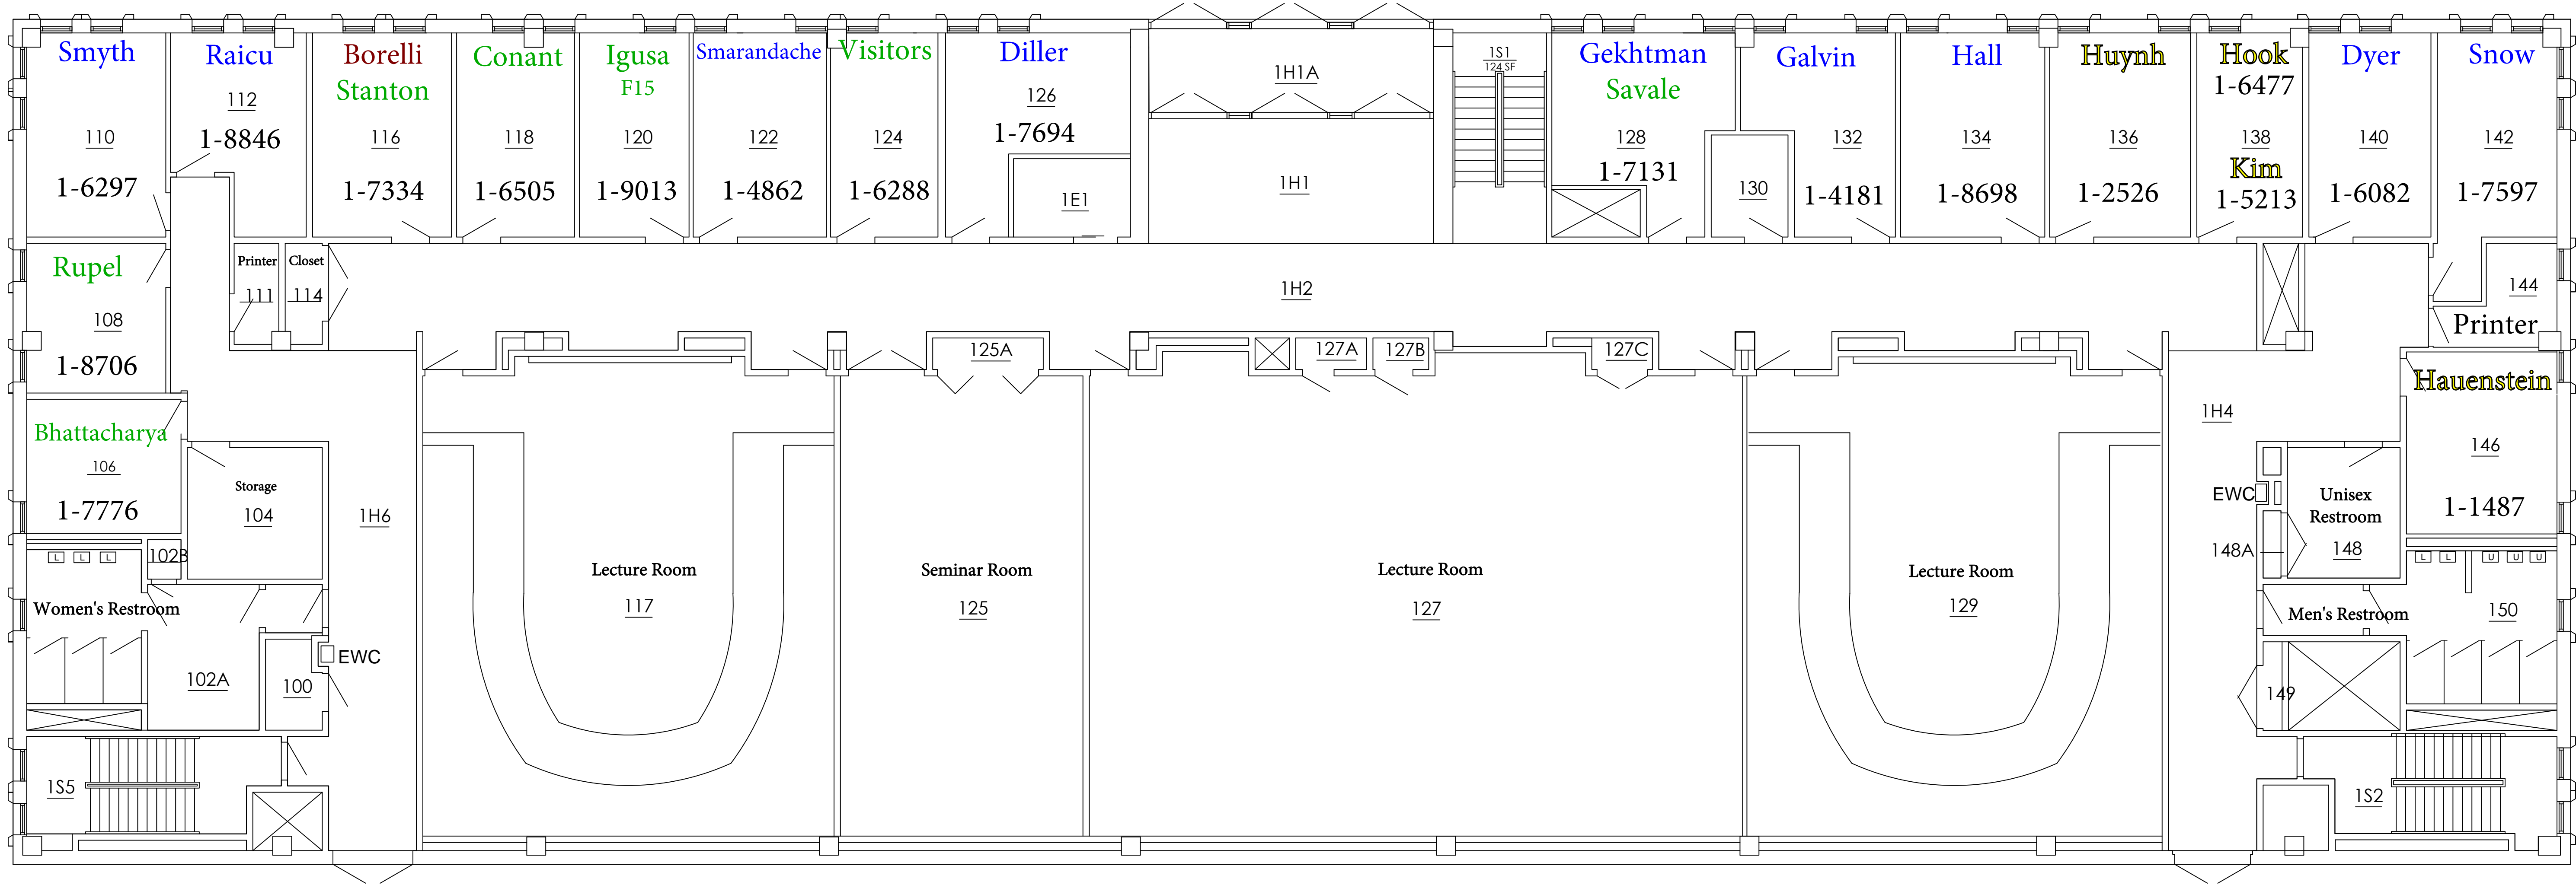

Hayes Healy Center - Basement (Library)

- Map Key:
- Faculty
 - Emeriti
 - Graduate Students
 - Staff
 - Visitors
 - Visiting Grad. Students
 - ACMS

Hayes Healy Center 1st Floor

- Map Key:
- Faculty
 - Emeriti
 - Graduate Students
 - Staff
 - Visitors
 - Visiting Grad. Students
 - ACMS

Hurley Hall - 1st Floor

Revised 7/23/15

- Map Key:
- Faculty
 - Emeriti
 - Graduate Students
 - Staff
 - Visitors
 - Visiting Grad. Students
 - ACMS

Hayes Healy Center - 2nd Floor

Map Key:

- Faculty
- Emeriti
- Graduate Students
- Staff
- Visitors
- Visiting Grad. Students
- ACMS

Hurley Hall - 2nd Floor

Map Key:

- Faculty
- Emeriti
- Graduate Students
- Staff
- Visitors
- Visiting Grad. Students
- ACMS