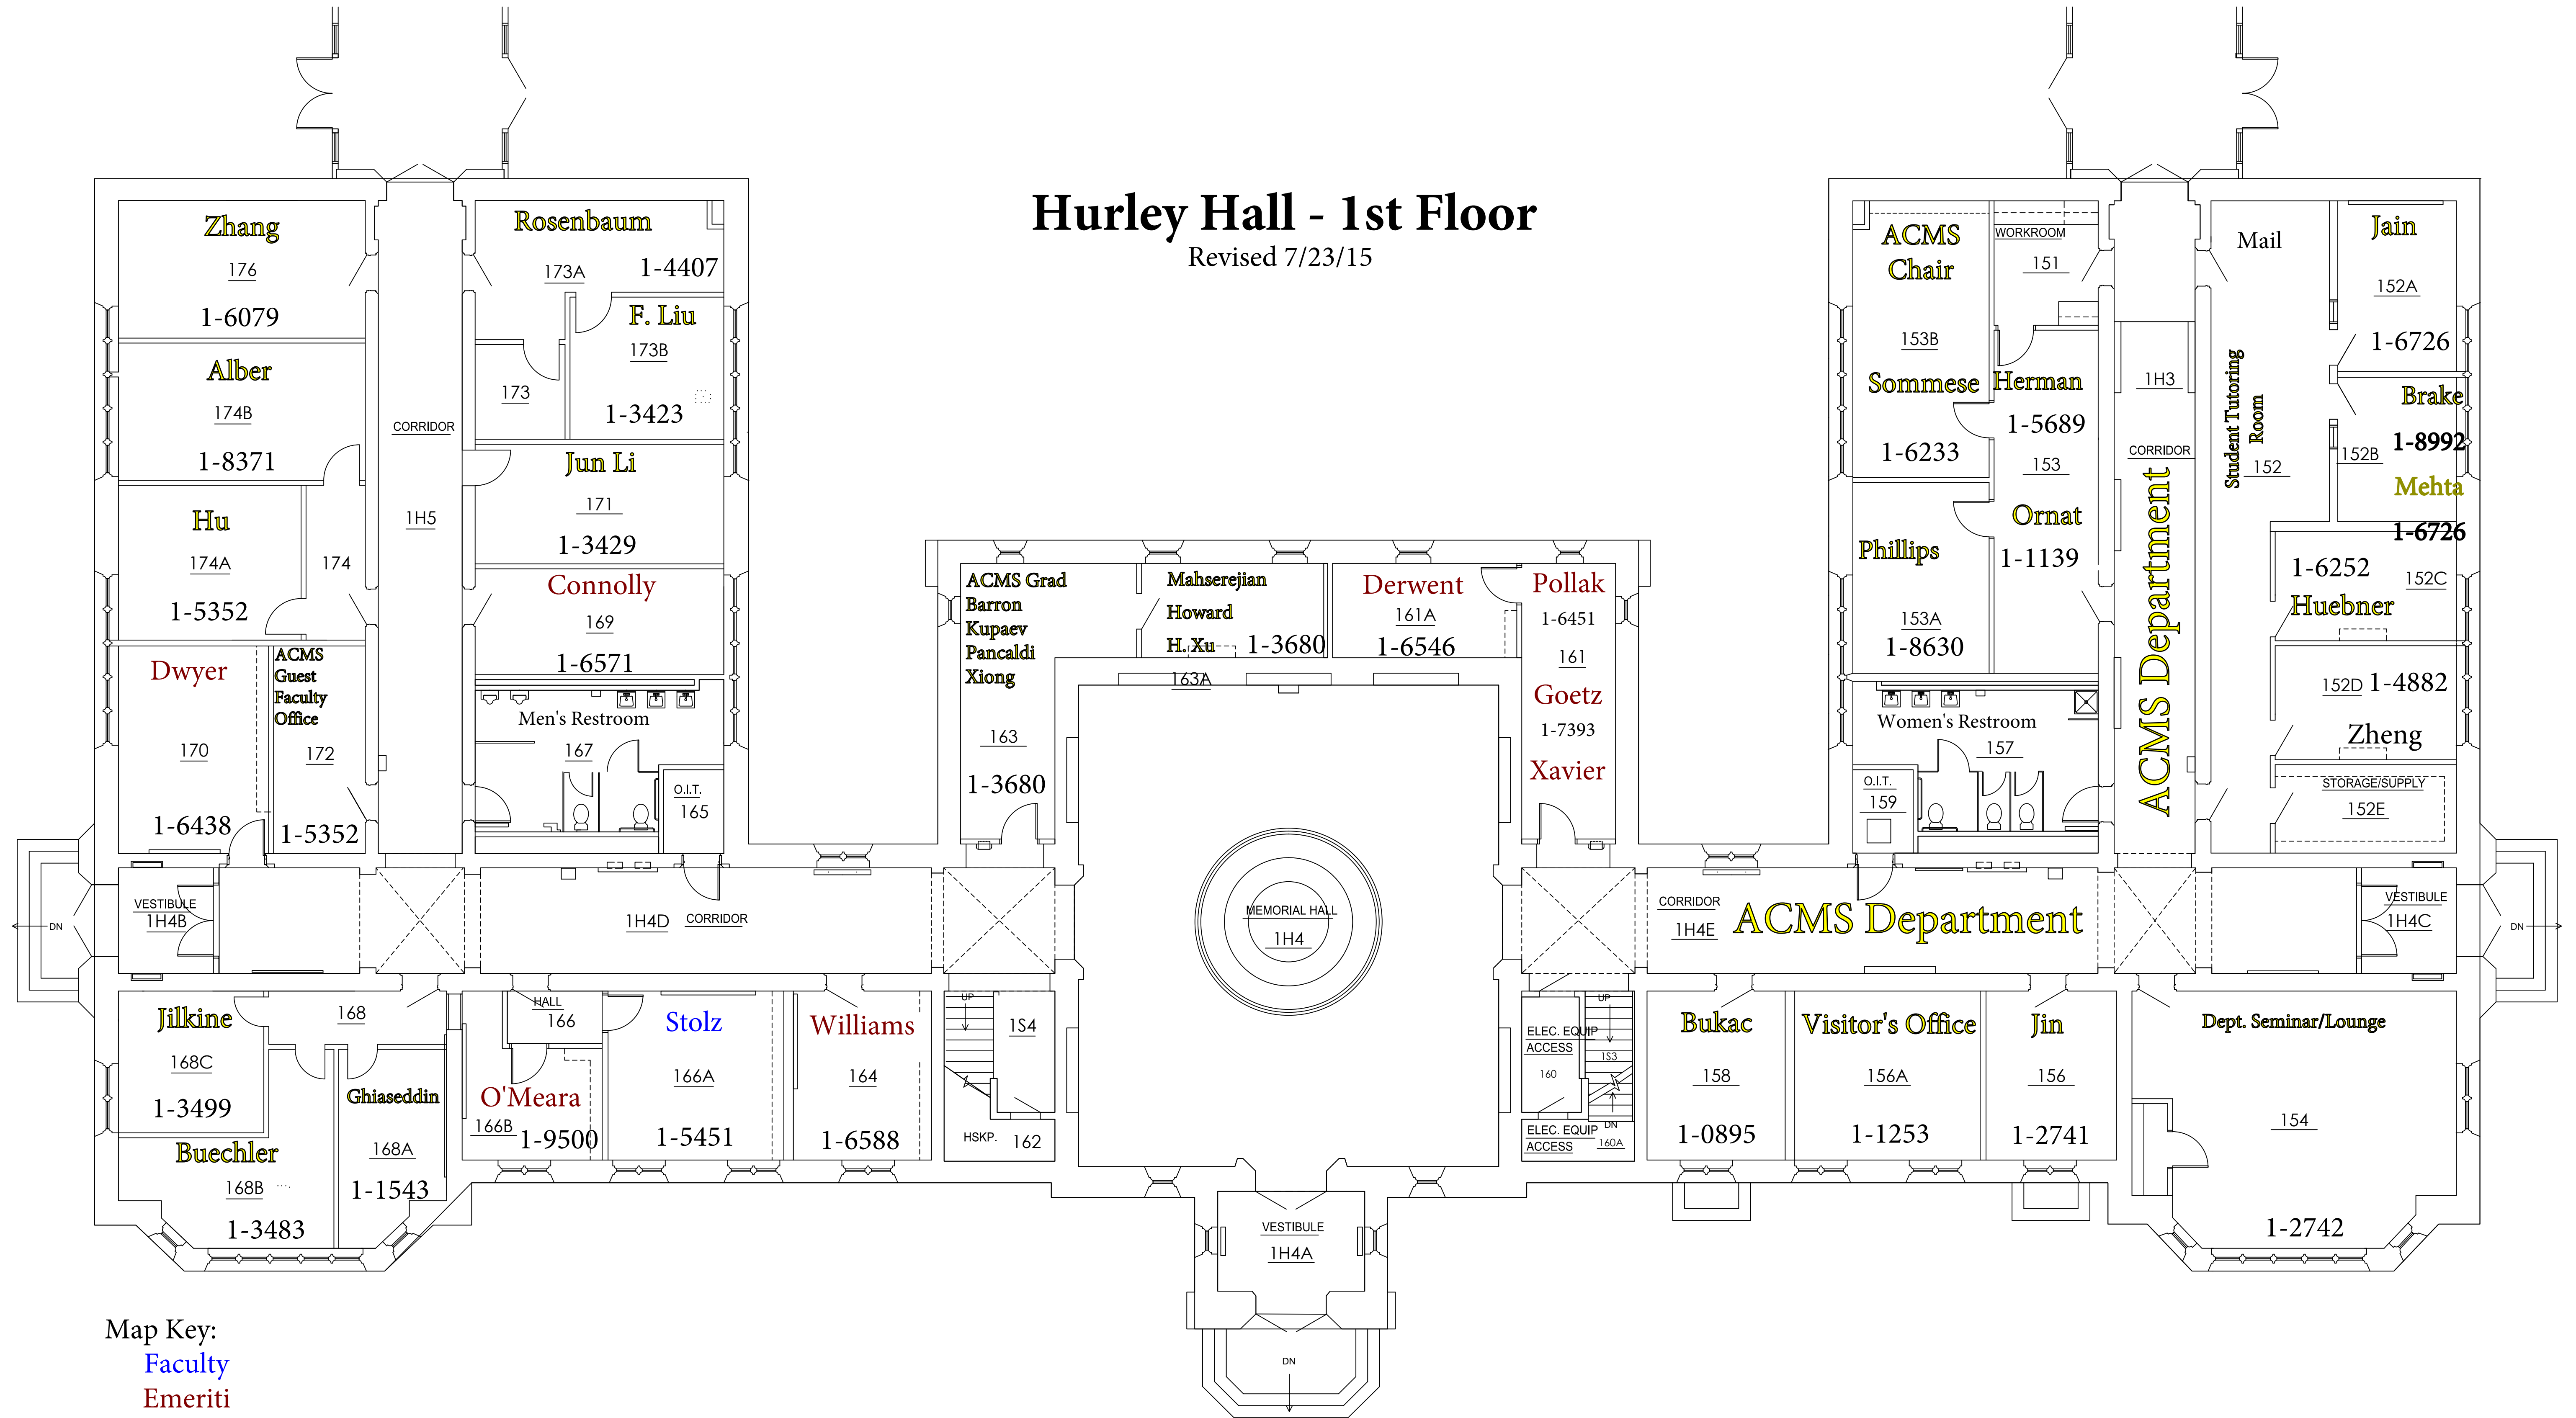

Hayes Healy Center - Basement (Library)

- Map Key:
- Faculty
 - Emeriti
 - Graduate Students
 - Staff
 - Visitors
 - Visiting Grad. Students
 - ACMS

Hayes Healy Center 1st Floor

- Map Key:
- Faculty
 - Emeriti
 - Graduate Students
 - Staff
 - Visitors
 - Visiting Grad. Students
 - ACMS

Hurley Hall - 1st Floor

Revised 7/23/15

- Map Key:
- Faculty
 - Emeriti
 - Graduate Students
 - Staff
 - Visitors
 - Visiting Grad. Students
 - ACMS

Hayes Healy Center - 2nd Floor

Map Key:

- Faculty
- Emeriti
- Graduate Students
- Staff
- Visitors
- Visiting Grad. Students
- ACMS

Hurley Hall - 2nd Floor

Map Key:

- Faculty
- Emeriti
- Graduate Students
- Staff
- Visitors
- Visiting Grad. Students
- ACMS